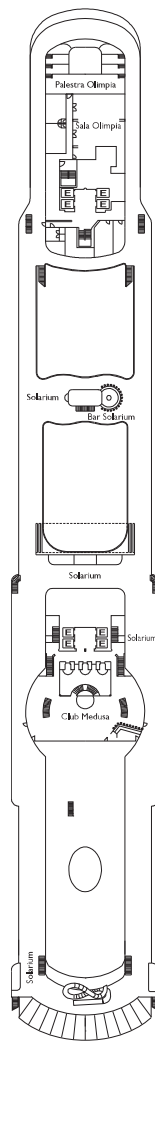

Costa Mediterranea

Grt: 86.000 t
 Length: 292 m
 Width: 32 m
 Cruising speed: 22 knots
 Max speed: 24 knots

- ✓ cabins with partially restricted view
- single cabins
- X cabins without views
- H cabins for disabled guests
- C interconnecting cabins
- E lift
- 1 upper berth
- single sofa bed

DECK 12
MEDEA

DECK 11
PANDORA

DECK 10
CLEOPATRA

DECK 9
ARMONIA

DECK 8
PEGASO

DECK 7
PROMETEO

DECK 6
NARCISO

DECK 5
ORFEO

PONTE 4
TESEO

DECK 3
BACCO

DECK 2
TERSCORE

DECK 1
CIRCE