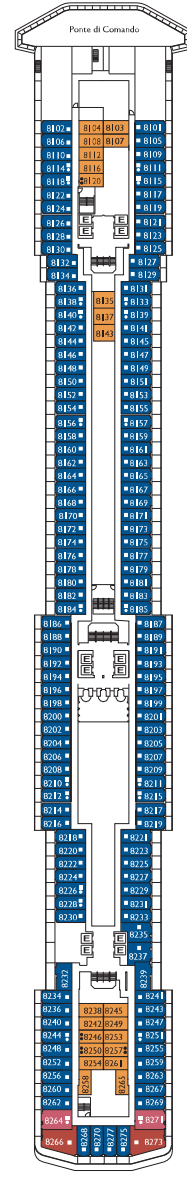

Costa Mediterranea

Grt: 86.000 t
 Length: 292 m
 Width: 32 m
 Cruising speed: 22 knots
 Max speed: 24 knots

- ✓ cabins with partially restricted view
- single cabins
- X cabins without views
- H cabins for disabled guests
- C interconnecting cabins
- E lift
- 1 upper berth
- single sofa bed

- Classic Teseo, Orfeo
- Premium Teseo, Orfeo, Narciso, Prometeo, Pegaso

Suites

- Suite with ocean view balcony Teseo, Orfeo, Narciso, Prometeo, Pegaso
- Panorama Suite with ocean view balcony Narciso, Orfeo
- Grand Suite with ocean view balcony Teseo, Narciso, Prometeo, Pegaso

DECK 12
MEDEA

DECK 11
PANDORA

DECK 10
CLEOPATRA

DECK 9
ARMONIA

DECK 8
PEGASO

DECK 7
PROMETEO

DECK 6
NARCISO

DECK 5
ORFEO

PONTE 4
TESEO

DECK 3
BACCO

DECK 2
TERSCORE

DECK 1
CIRCE