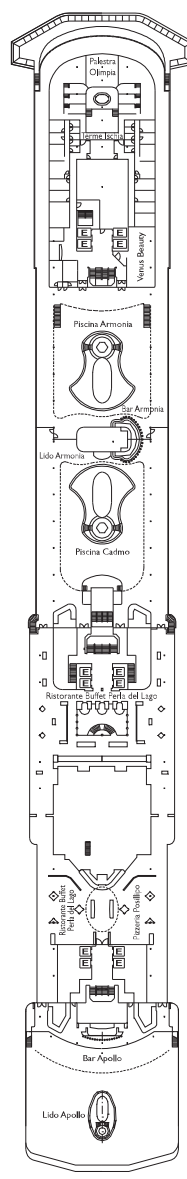

Costa Mediterranea

Grt: 86.000 t
 Length: 292 m
 Width: 32 m
 Cruising speed: 22 knots
 Max speed: 24 knots

- ✓ cabins with partially restricted view
- single cabins
- X cabins without views
- H cabins for disabled guests
- C interconnecting cabins
- E lift
- 1 upper berth
- single sofa bed

DECK 12
MEDEA

DECK 11
PANDORA

DECK 10
CLEOPATRA

DECK 9
ARMONIA

DECK 8
PEGASO

DECK 7
PROMETEO

DECK 6
NARCISO

DECK 5
ORFEO

PONTE 4
TESEO

DECK 3
BACCO

DECK 2
TERSCORE

DECK 1
CIRCE