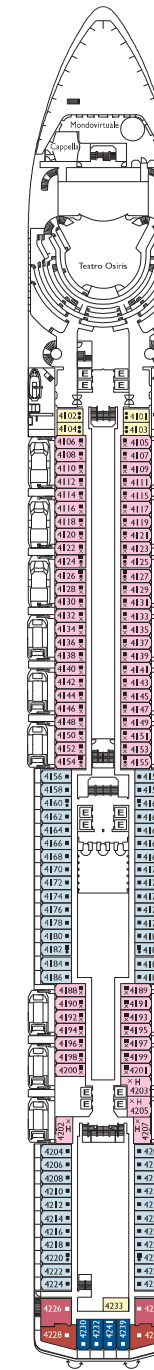

Costa Mediterranea

Grt: 86.000 t
 Length: 292 m
 Width: 32 m
 Cruising speed: 22 knots
 Max speed: 24 knots

- ✓ cabins with partially restricted view
- single cabins
- X cabins without views
- H cabins for disabled guests
- C interconnecting cabins
- E lift
- 1 upper berth
- single sofa bed

DECK 12
MEDEA

DECK 11
PANDORA

DECK 10
CLEOPATRA

DECK 9
ARMONIA

DECK 8
PEGASO

DECK 7
PROMETEO

DECK 6
NARCISO

DECK 5
ORFEO

PONTE 4
TESEO

DECK 3
BACCO

DECK 2
TERSCORE

DECK 1
CIRCE