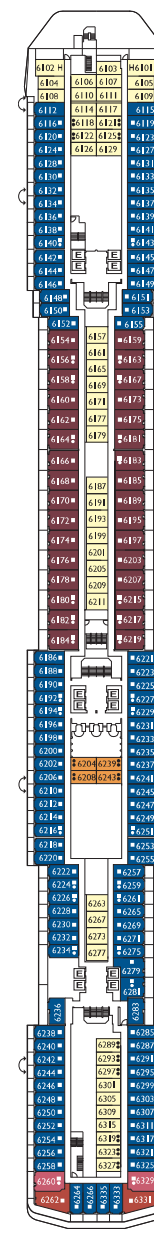

Costa Mediterranea

Grt: 86.000 t
 Length: 292 m
 Width: 32 m
 Cruising speed: 22 knots
 Max speed: 24 knots

- ✓ cabins with partially restricted view
- single cabins
- X cabins without views
- H cabins for disabled guests
- C interconnecting cabins
- E lift
- 1 upper berth
- single sofa bed

Please note: Double bed is available in all cabin grades.

Inside cabins

- Classic Circe, Teseo, Orfeo, Narciso
- Premium Narciso, Prometeo, Pegaso

Outside cabins

- Classic Teseo
- Premium Circe

Cabins with ocean view balcony

DECK 12
MEDEA

DECK 11
PANDORA

DECK 10
CLEOPATRA

DECK 9
ARMONIA

DECK 8
PEGASO

DECK 7
PROMETEO

DECK 6
NARCISO

DECK 5
ORFEO

PONTE 4
TESEO

DECK 3
BACCO

DECK 2
TERSCORE

DECK 1
CIRCE