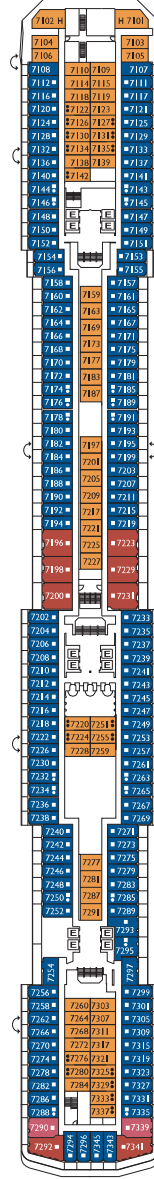

Costa Mediterranea

Grt: 86.000 t
 Length: 292 m
 Width: 32 m
 Cruising speed: 22 knots
 Max speed: 24 knots

- ✓ cabins with partially restricted view
- single cabins
- X cabins without views
- H cabins for disabled guests
- C interconnecting cabins
- E lift
- 1 upper berth
- single sofa bed

- Classic Teseo, Orfeo
- Premium Teseo, Orfeo, Narciso, Prometeo, Pegaso

Suites

- Suite with ocean view balcony Teseo, Orfeo, Narciso, Prometeo, Pegaso
- Panorama Suite with ocean view balcony Narciso, Orfeo
- Grand Suite with ocean view balcony Teseo, Narciso, Prometeo, Pegaso

DECK 12
MEDEA

DECK 11
PANDORA

DECK 10
CLEOPATRA

DECK 9
ARMONIA

DECK 8
PEGASO

DECK 7
PROMETEO

DECK 6
NARCISO

DECK 5
ORFEO

PONTE 4
TESEO

DECK 3
BACCO

DECK 2
TERSCORE

DECK 1
CIRCE