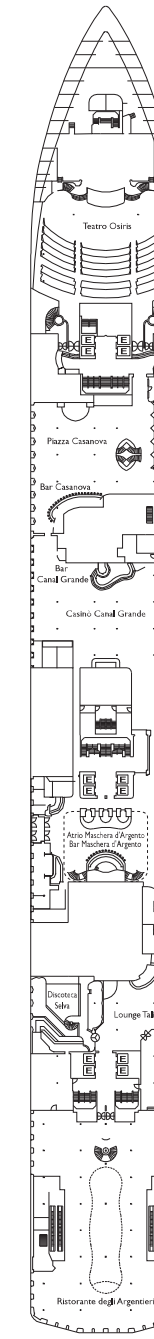

Costa Mediterranea

Grt: 86.000 t
 Length: 292 m
 Width: 32 m
 Cruising speed: 22 knots
 Max speed: 24 knots

- ✓ cabins with partially restricted view
- single cabins
- X cabins without views
- H cabins for disabled guests
- C interconnecting cabins
- E lift
- 1 upper berth
- single sofa bed

DECK 12
MEDEA

DECK 11
PANDORA

DECK 10
CLEOPATRA

DECK 9
ARMONIA

DECK 8
PEGASO

DECK 7
PROMETEO

DECK 6
NARCISO

DECK 5
ORFEO

PONTE 4
TESEO

DECK 3
BACCO

DECK 2
TERSCORE

DECK 1
CIRCE