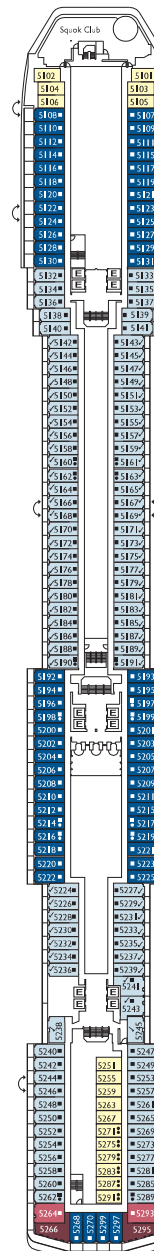

Costa Mediterranea

Grt: 86.000 t
 Length: 292 m
 Width: 32 m
 Cruising speed: 22 knots
 Max speed: 24 knots

- ✓ cabins with partially restricted view
- single cabins
- X cabins without views
- H cabins for disabled guests
- C interconnecting cabins
- E lift
- 1 upper berth
- single sofa bed

DECK 12
MEDEA

DECK 11
PANDORA

DECK 10
CLEOPATRA

DECK 9
ARMONIA

DECK 8
PEGASO

DECK 7
PROMETEO

DECK 6
NARCISO

DECK 5
ORFEO

PONTE 4
TESEO

DECK 3
BACCO

DECK 2
TERSCORE

DECK 1
CIRCE