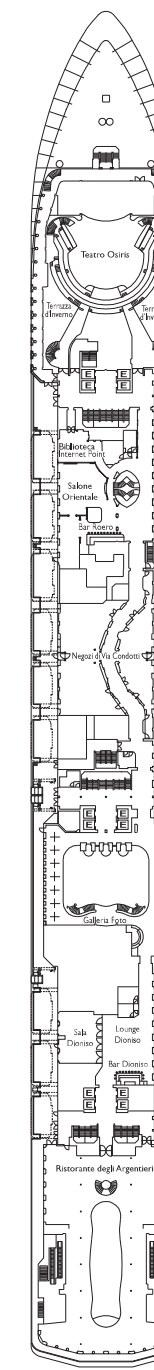

Costa Mediterranea

Grt: 86.000 t
 Length: 292 m
 Width: 32 m
 Cruising speed: 22 knots
 Max speed: 24 knots

- ✓ cabins with partially restricted view
- single cabins
- X cabins without views
- H cabins for disabled guests
- C interconnecting cabins
- E lift
- 1 upper berth
- single sofa bed

Please note: Double bed is available in all cabin grades.

Inside cabins

- Classic Circe, Teseo, Orfeo, Narciso
- Premium Narciso, Prometeo, Pegaso

Outside cabins

- Classic Teseo
- Premium Circe

Cabins with ocean view balcony

DECK 12
MEDEA

DECK 11
PANDORA

DECK 10
CLEOPATRA

DECK 9
ARMONIA

DECK 8
PEGASO

DECK 7
PROMETEO

DECK 6
NARCISO

DECK 5
ORFEO

PONTE 4
TESEO

DECK 3
BACCO

DECK 2
TERSCORE

DECK 1
CIRCE