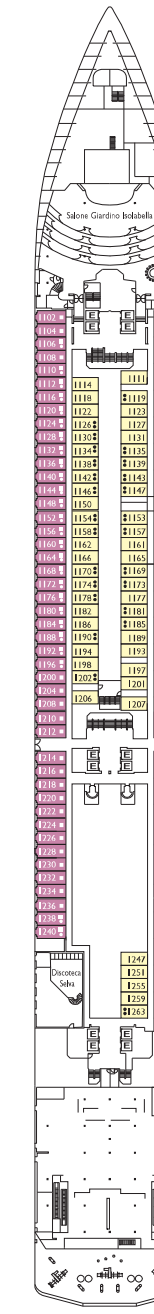

Costa Mediterranea

Grt: 86.000 t
 Length: 292 m
 Width: 32 m
 Cruising speed: 22 knots
 Max speed: 24 knots

- ✓ cabins with partially restricted view
- single cabins
- X cabins without views
- H cabins for disabled guests
- C interconnecting cabins
- E lift
- 1 upper berth
- single sofa bed

Please note: Double bed is available in all cabin grades.

Inside cabins

- Classic Circe, Teseo, Orfeo, Narciso
- Premium Narciso, Prometeo, Pegaso

Outside cabins

- Classic Teseo
- Premium Circe

Cabins with ocean view balcony

DECK 12
MEDEA

DECK 11
PANDORA

DECK 10
CLEOPATRA

DECK 9
ARMONIA

DECK 8
PEGASO

DECK 7
PROMETEO

DECK 6
NARCISO

DECK 5
ORFEO

PONTE 4
TESEO

DECK 3
BACCO

DECK 2
TERSCORE

DECK 1
CIRCE