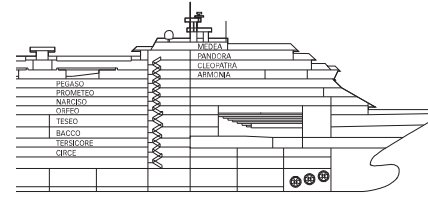

Costa Mediterranea

Grt: 86.000 t
 Length: 292 m
 Width: 32 m
 Cruising speed: 22 knots
 Max speed: 24 knots

- ✓ cabins with partially restricted view
- single cabins
- X cabins without views
- H cabins for disabled guests
- C interconnecting cabins
- E lift
- 1 upper berth
- single sofa bed